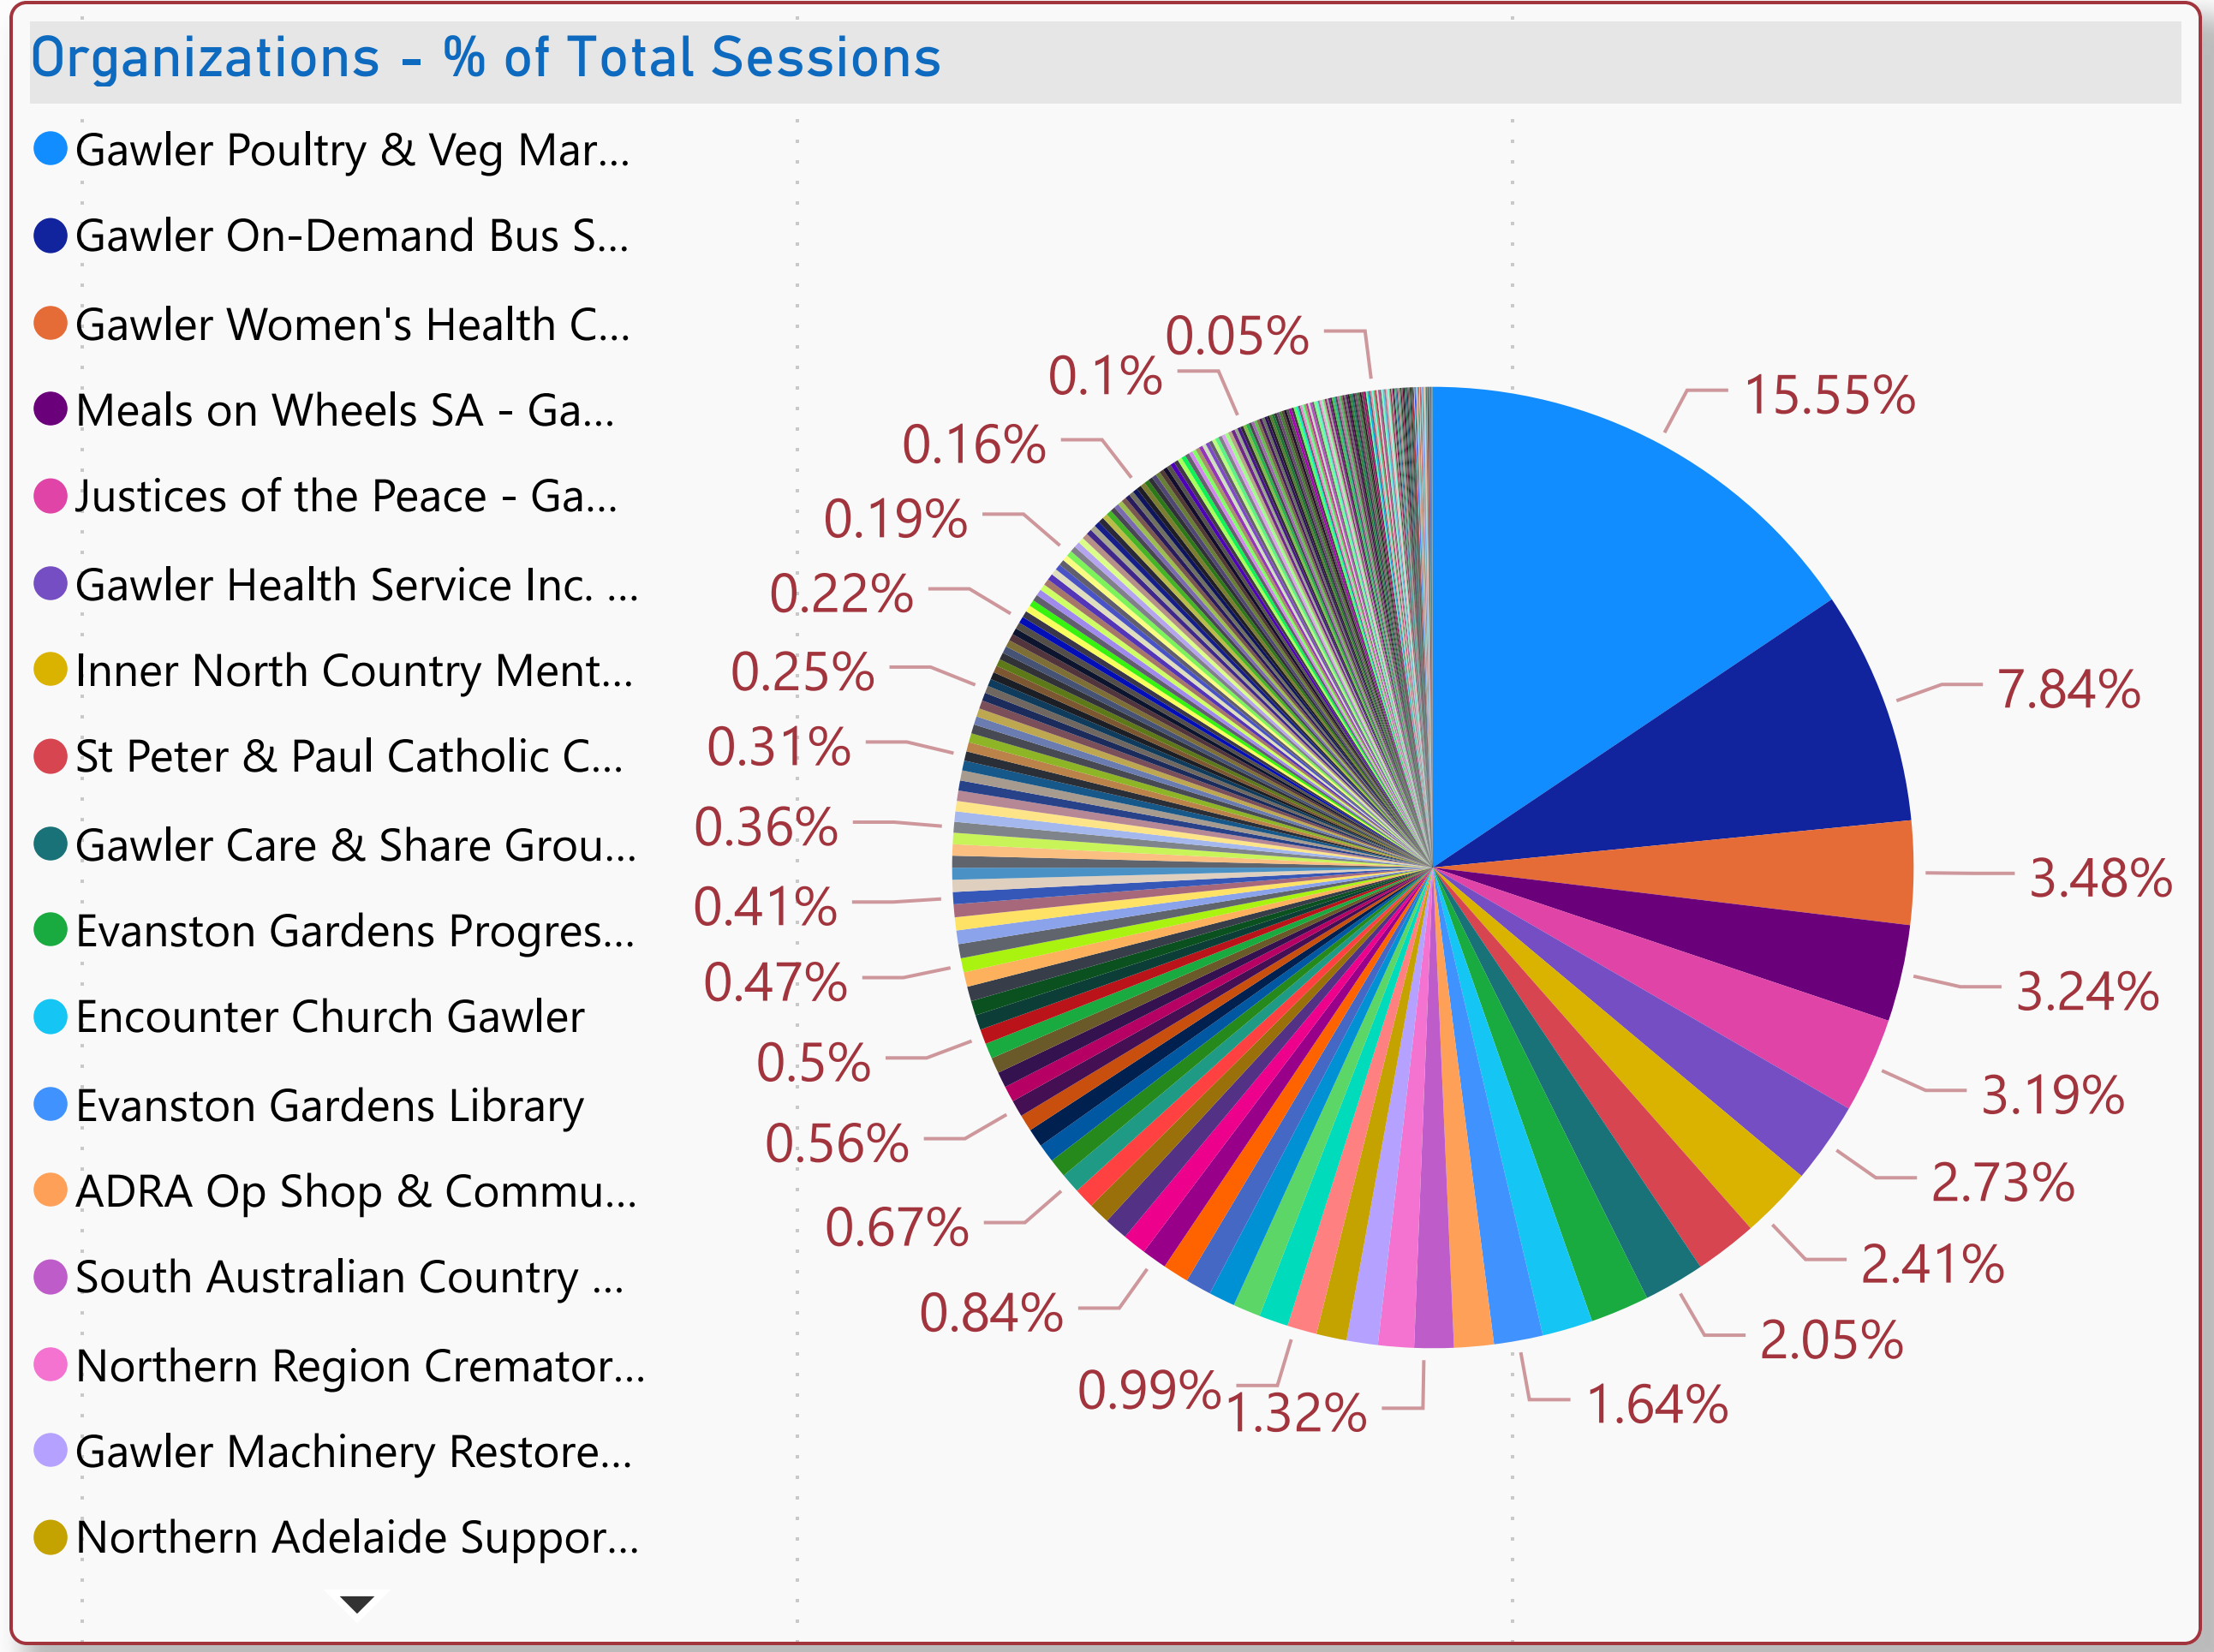

Gawler Council - Organization Count by Primary Category (FY 2020-2021)

Gawler Council - Sessions by Organization (FY 2020-2021)

Organization	Sessions
Gawler Poultry & Veg Markets	1837
Gawler On-Demand Bus Service	926
Gawler Women's Health Centre	411
Meals on Wheels SA - Gawler	383
Justices of the Peace - Gawler	377
Gawler Health Service Inc. - Community Services	322
Inner North Country Mental Health Service	285
St Peter & Paul Catholic Church - Gawler	247
Gawler Care & Share Group Inc.	242
Evanston Gardens Progress Association Inc.	233
Encounter Church Gawler	200
Evanston Gardens Library	194
ADRA Op Shop & Community Pantry - Gawler	157
South Australian Country Women's Association - ...	156
Northern Region Crematorium	142
Gawler Machinery Restorers Club Inc	124
Northern Adelaide Supportive Care	120
Parks & Playgrounds of Gawler	117
Gawler Gymnastics Club Inc.	116

Organization	Sessions
ACRM Gawler Barossa Division	23
Adelaide Bluegrass Cloggers - Gawler	8
Adelaide Plains Equine Clinic Pty Ltd	1
Adelaide Road Dental Practice	7
Adelaide Soaring Club Inc.	6
ADRA Op Shop & Community Pantry - Gawler	157
Alana's Dance Studio	17
Angle Vale & District Residents Association Inc.	6
Animal Welfare League - Gawler Opportunity Shop	8
Animal Welfare League Thrift Shop - Gawler	1
Animalia Vet Clinic	28
Apex Club of Gawler	41
Art Norm's Studio	26
Australian Air Force Cadets - 608 Squadron Gawler	7
Australian Labor Party, Gawler Sub Branch	7
Australian Plants Society - Para Districts Group	1
Australian Red Cross - Gawler Branch	28
Australian Refugee Association Gawler	11
Baha'i Faith - Gawler	3
Barossa Boarding Kennels & Cattery	109
Cake Decorators Association of SA Inc. - Lower Northern Branch	28
Cancer Council SA - Gawler Branch	3
Total	11810