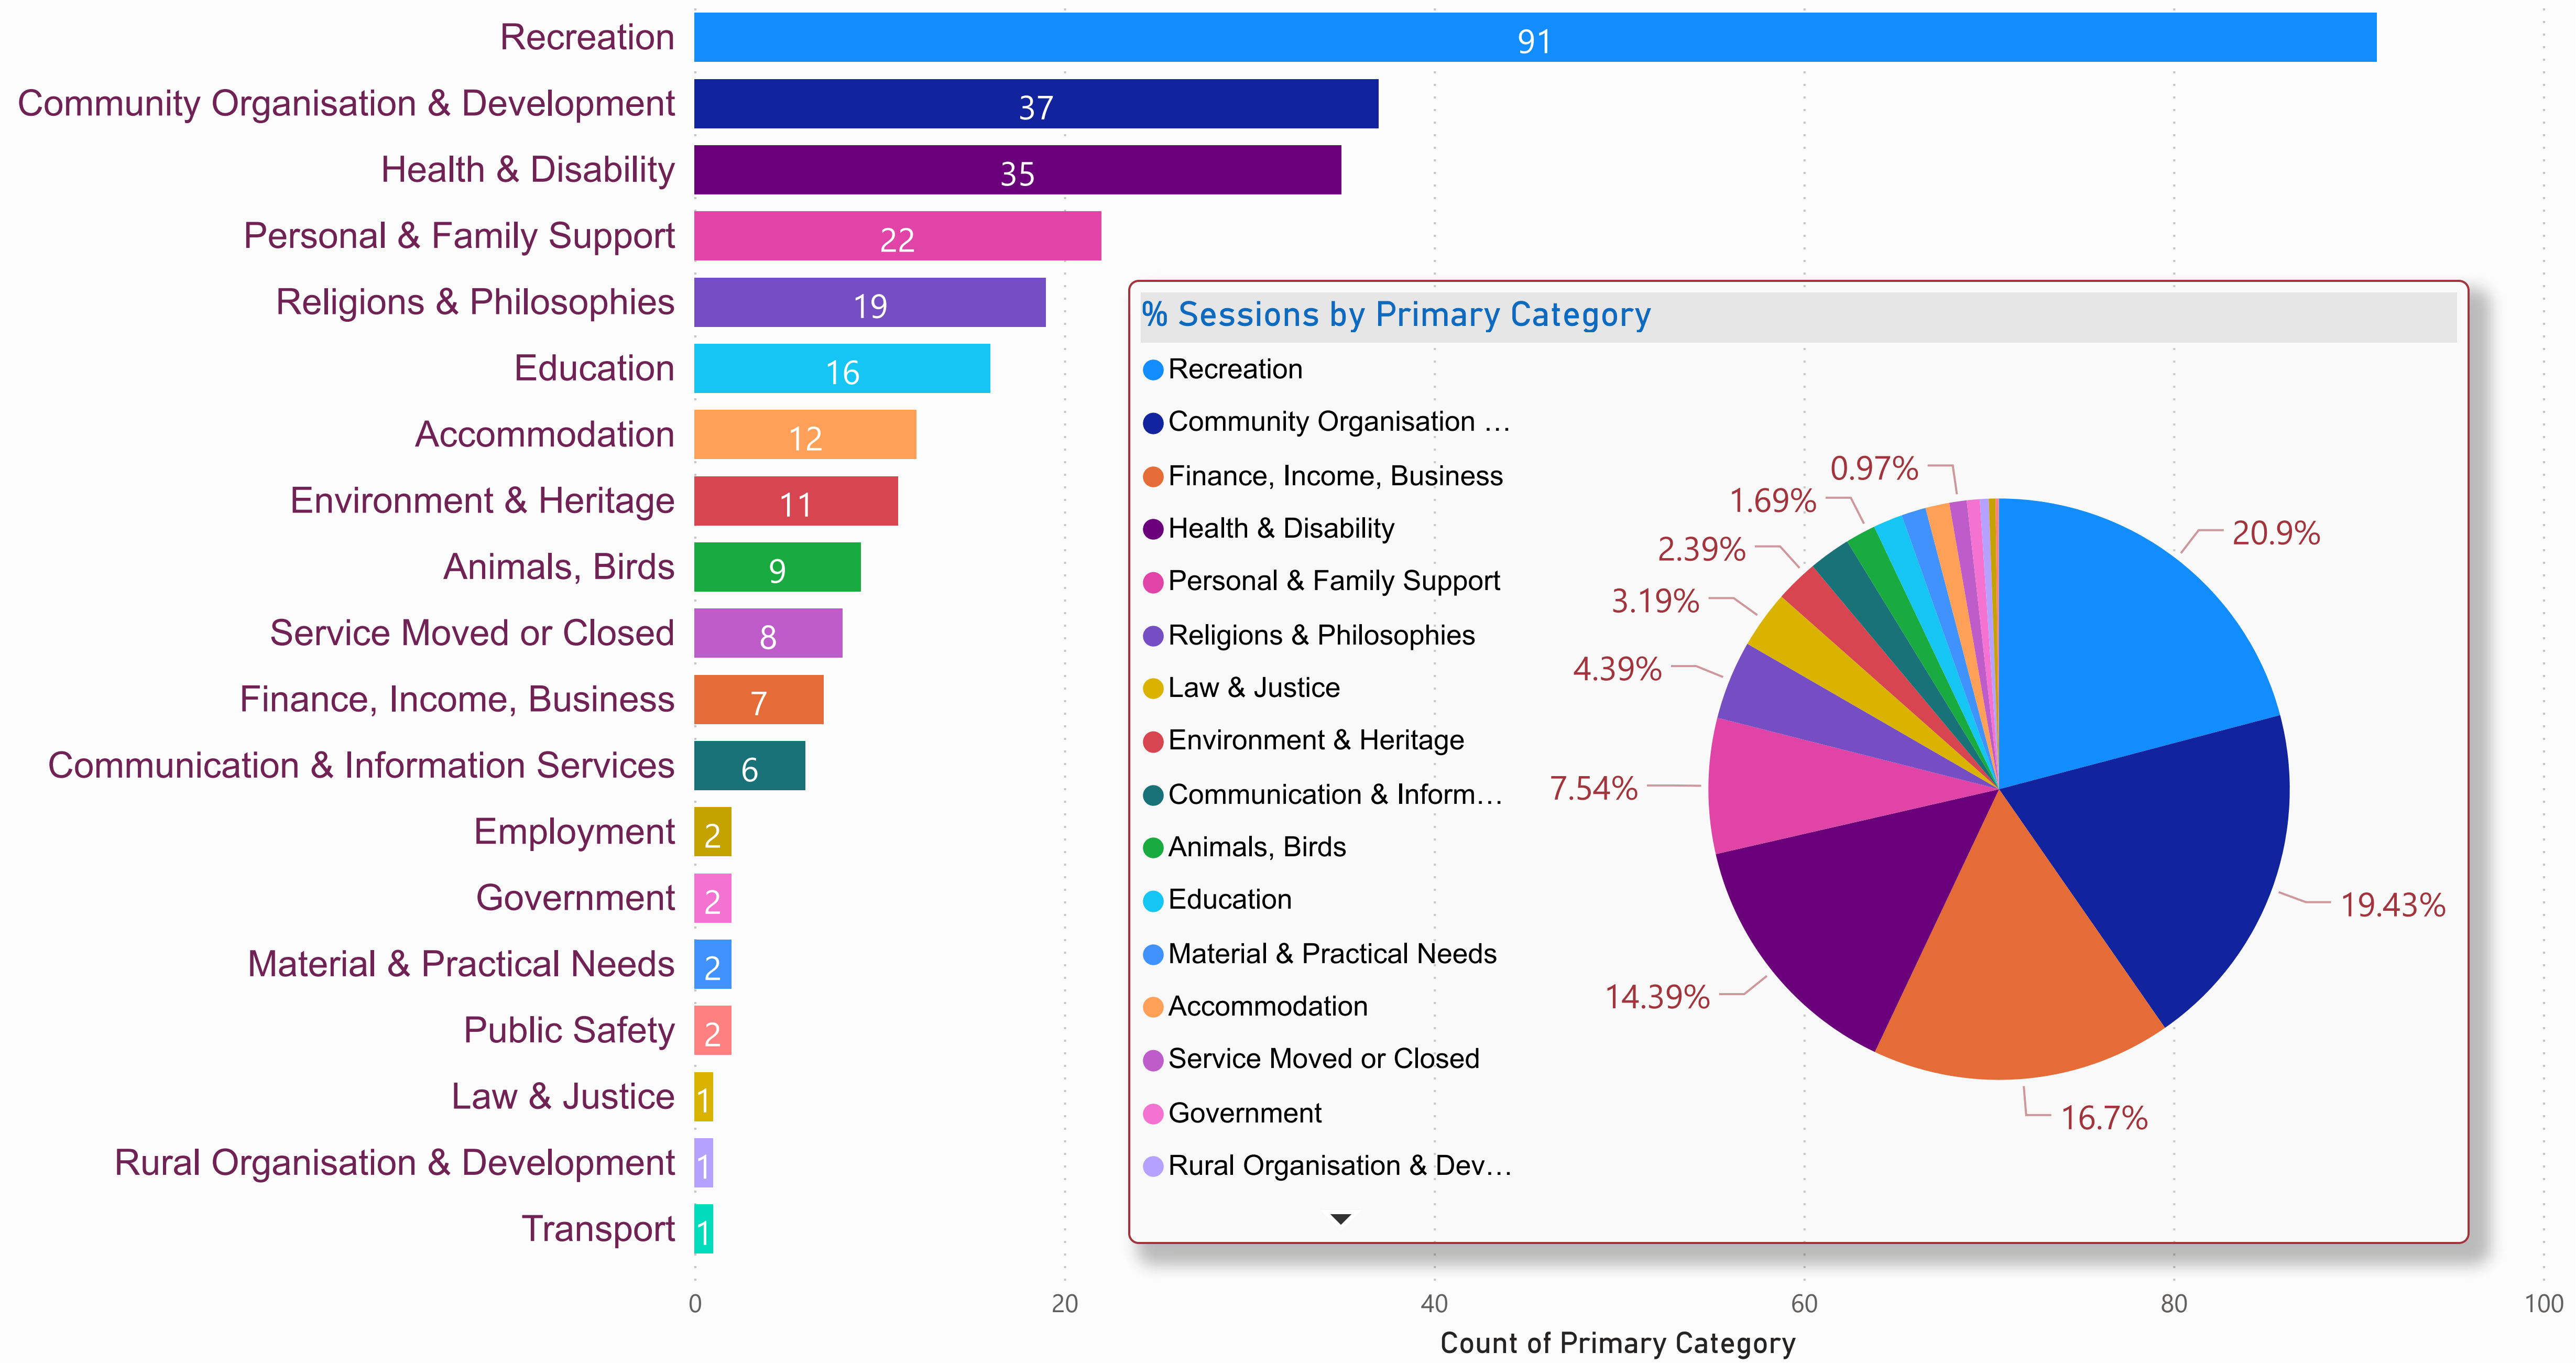

Gawler Council - Organization Count by Primary Category (FY 2020-2021)

Gawler Council - Sessions by Organization (FY 2020-2021)

Organization	Sessions
Gawler Poultry & Veg Markets	1837
Gawler On-Demand Bus Service	926
Gawler Women's Health Centre	411
Meals on Wheels SA - Gawler	383
Justices of the Peace - Gawler	377
Gawler Health Service Inc. - Community Services	322
Inner North Country Mental Health Service	285
St Peter & Paul Catholic Church - Gawler	247
Gawler Care & Share Group Inc.	242
Evanston Gardens Progress Association Inc.	233
Encounter Church Gawler	200
Evanston Gardens Library	194
ADRA Op Shop & Community Pantry - Gawler	157
South Australian Country Women's Association - ...	156
Northern Region Crematorium	142
Gawler Machinery Restorers Club Inc	124
Northern Adelaide Supportive Care	120
Parks & Playgrounds of Gawler	117
Gawler Gymnastics Club Inc.	116

0 500 1,000 1,500 2,000 Sessions

Primary Category

- ▶ Accommodation
- ▶ Animals, Birds
- ▶ Communication & Information Services
- ▶ Community Organisation & Development
- ▶ Education
- ▶ Employment
- ▶ Environment & Heritage
- ▶ Finance, Income, Business
- ▶ Government
- ▶ Health & Disability
- ▶ Law & Justice
- ▶ Material & Practical Needs
- ▶ Personal & Family Support
- ▶ Public Safety
- ▶ Recreation
- ▶ Religions & Philosophies
- ▶ Rural Organisation & Development
- ▶ Service Moved or Closed
- ▶ Transport